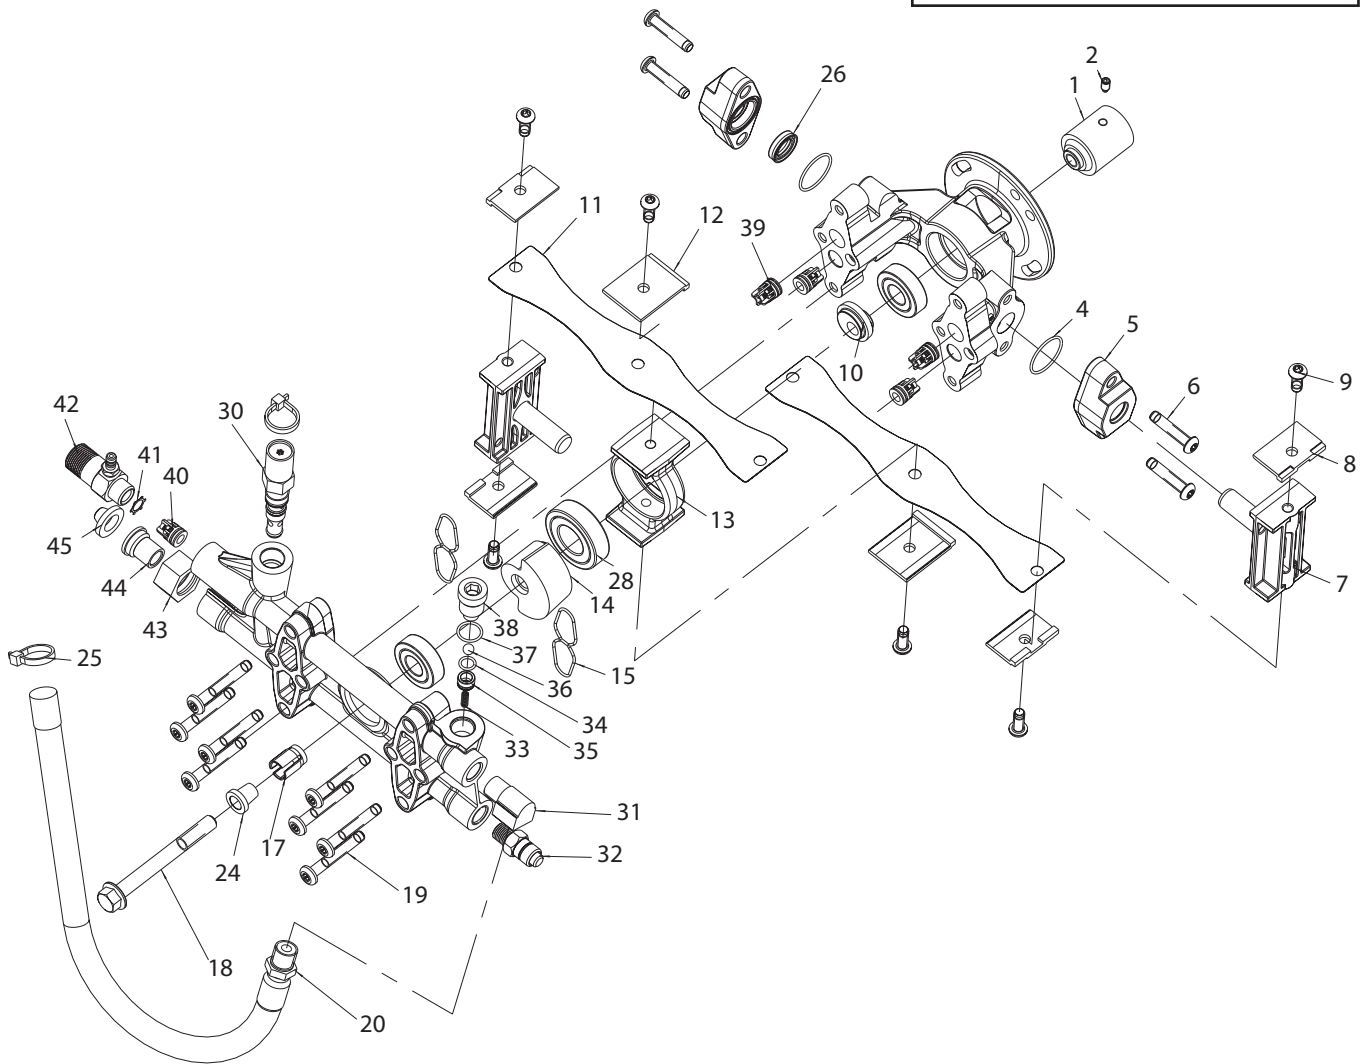

D27916- DeVILBISS PUMP

D27916 - DeVILBISS PUMP PARTS LIST

<u>Key#</u>	<u>Part #</u>	<u>Description</u>
1	D25054	Engine Shaft
2	D25006	Screw, Set 1/4-28 x .438
4	*	O-Ring, #25 DUROMETER
5	D21254	Journal Body Assembly
6	D25565	Screw, 5/16-18 x1.5 Gr 8
7	*	Piston Assembly
8	D20949	Clamp Block End
9	D25566	Screw, 5/16-18 x .75 Gr 8
10	D20952	Shaft, Bearing Couple
11	D20995	Strap, 2 Cylinder
12	D20948	Clamp Block Middle Strap
13	D21258	Ring Radial Assembly
14	D26773	Shaft, Counterweight
15	*	O-Ring, Pump Head
17	D20997	Shaft, Bearing
18	D22684	Bolt, 7/16-14 Gr 8
19	D25667	Screw, 5/16-18 x 2.125 Gr 8
20	D24573	Hose, 3/8 x 18" 2200 PSI
24	D22683	Wedge, Machined Screw
25	16804	Cable Tie
26	*	Seal, 16mm
28	-----	Bearing included in Key#13
30	16355	Unloader Assembly, 2200 PSI
31	F217	Elbow, 3/8"
32	16848	Thermal Relief Valve
33	D28893	Spring, Easy Start
34	D21259	O-Ring
35	D21256	Seat, Easy Start
36	D20994	Ball, 5/16
37	*	O-Ring, Valve Plug
38	D21141	Plug, Valve
39	*	Valve Assembly
40	*	Valve Assembly, 45° with o-ring
41	*	Ring, Retaining
42	17249	Chemical Injector
43	H061	Swivel Nut, Gardenhose
44	H068	Swivel, 3/8"
45	F187	Screen, Gardenhose

*** Kits available :**

D23511 Valve Kit includes key Include key#'s 39 (qty 4), 40 (qty1), 41 (qty 1)

D23514 Seal Kit Include key#'s 4 (qty 2), 15 (qty2), 26 (qty 2), 37 (qty 1)

D23486 Piston Kit Includes key # 7 (qty 2)

General Information:

Pump Kit contains : H061 garden hose swivel nut, H068 3/8 NPT garden hose swivel, F187 screen, 17249 chemical injector, 15167 screw (5/16-24 x3/4"), F035 Quick Connect, D25006 Set Screw
This pump does not use oil.

D27916- DeVILBISS PUMP REPAIR KIT

D23511 Valve Kit

contains Key#s 39 (qty 4), 40 (qty 1), and 41 (qty 1)

D23514 Seal Kit

contains Key#s 4 (qty 2),
15 (qty 2), 26 (qty 2), and 37 (qty1)

D23486 Pistonl Kit

contains Key #s 7 (qty 2)